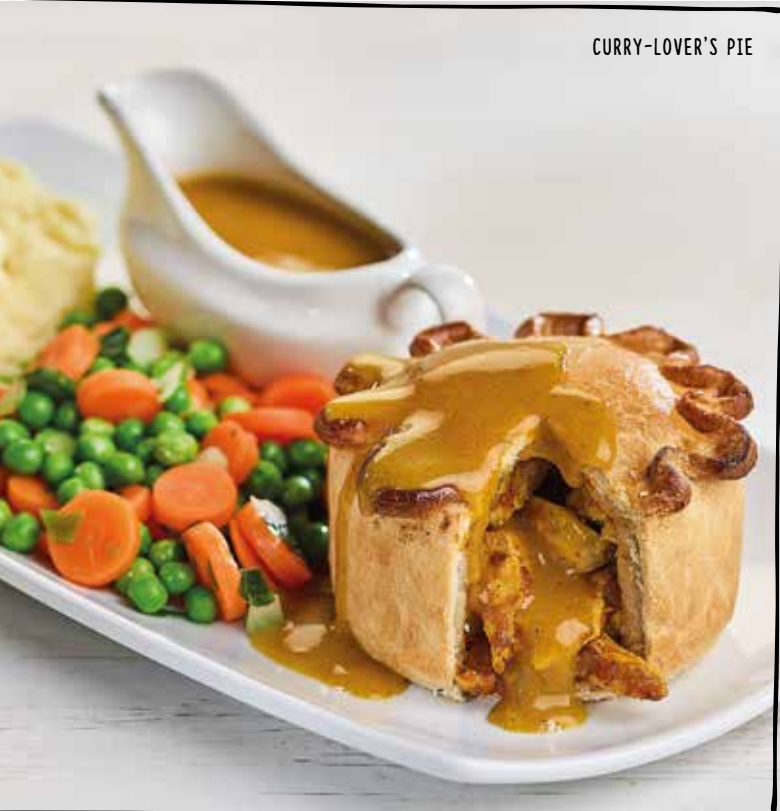

IT'S WEDNESDAY!

PIE + A PINT

CURRY-LOVER'S PIE

*IS THERE ANYTHING BETTER THAN A NICE HOT PIE?
YES, WITH A PINT OF YOUR CHOICE TOO - ENJOY!*

PIE + A PINT

FROM **6.99**

FLIP OVER →

FOR TODAY'S PIE CHOICES & DRINKS

PIE + A PINT

FROM **6.99**

AUNTY EDNA'S PIE KITCHEN

*PASTRY PIES
PACKED FULL
OF FLAVOUR*

BEEF & ALE PIE 6.99

Beef in ale gravy, encased in shortcrust pastry.
Served with mash or chips, peas and gravy.

THAI LENTIL PIE (V) (VG) 6.99

Spicy lentils and vegetables, encased in pastry, topped with a coconut crumble, served with a dressed mixed salad and your choice of jacket potato or chips.

TRY ONE OF OUR CHEF-RECOMMENDED PIES

STEAK PIE 8.99

Diced beef in a rich red wine gravy, topped with a puff pastry lid.
Served with mash or chips, seasonal veg and gravy.

HUNTER'S CHICKEN PIE 8.99

Chicken, bacon, melted cheese and BBQ sauce – all in a pie.
Served with mash or chips, seasonal veg and gravy.