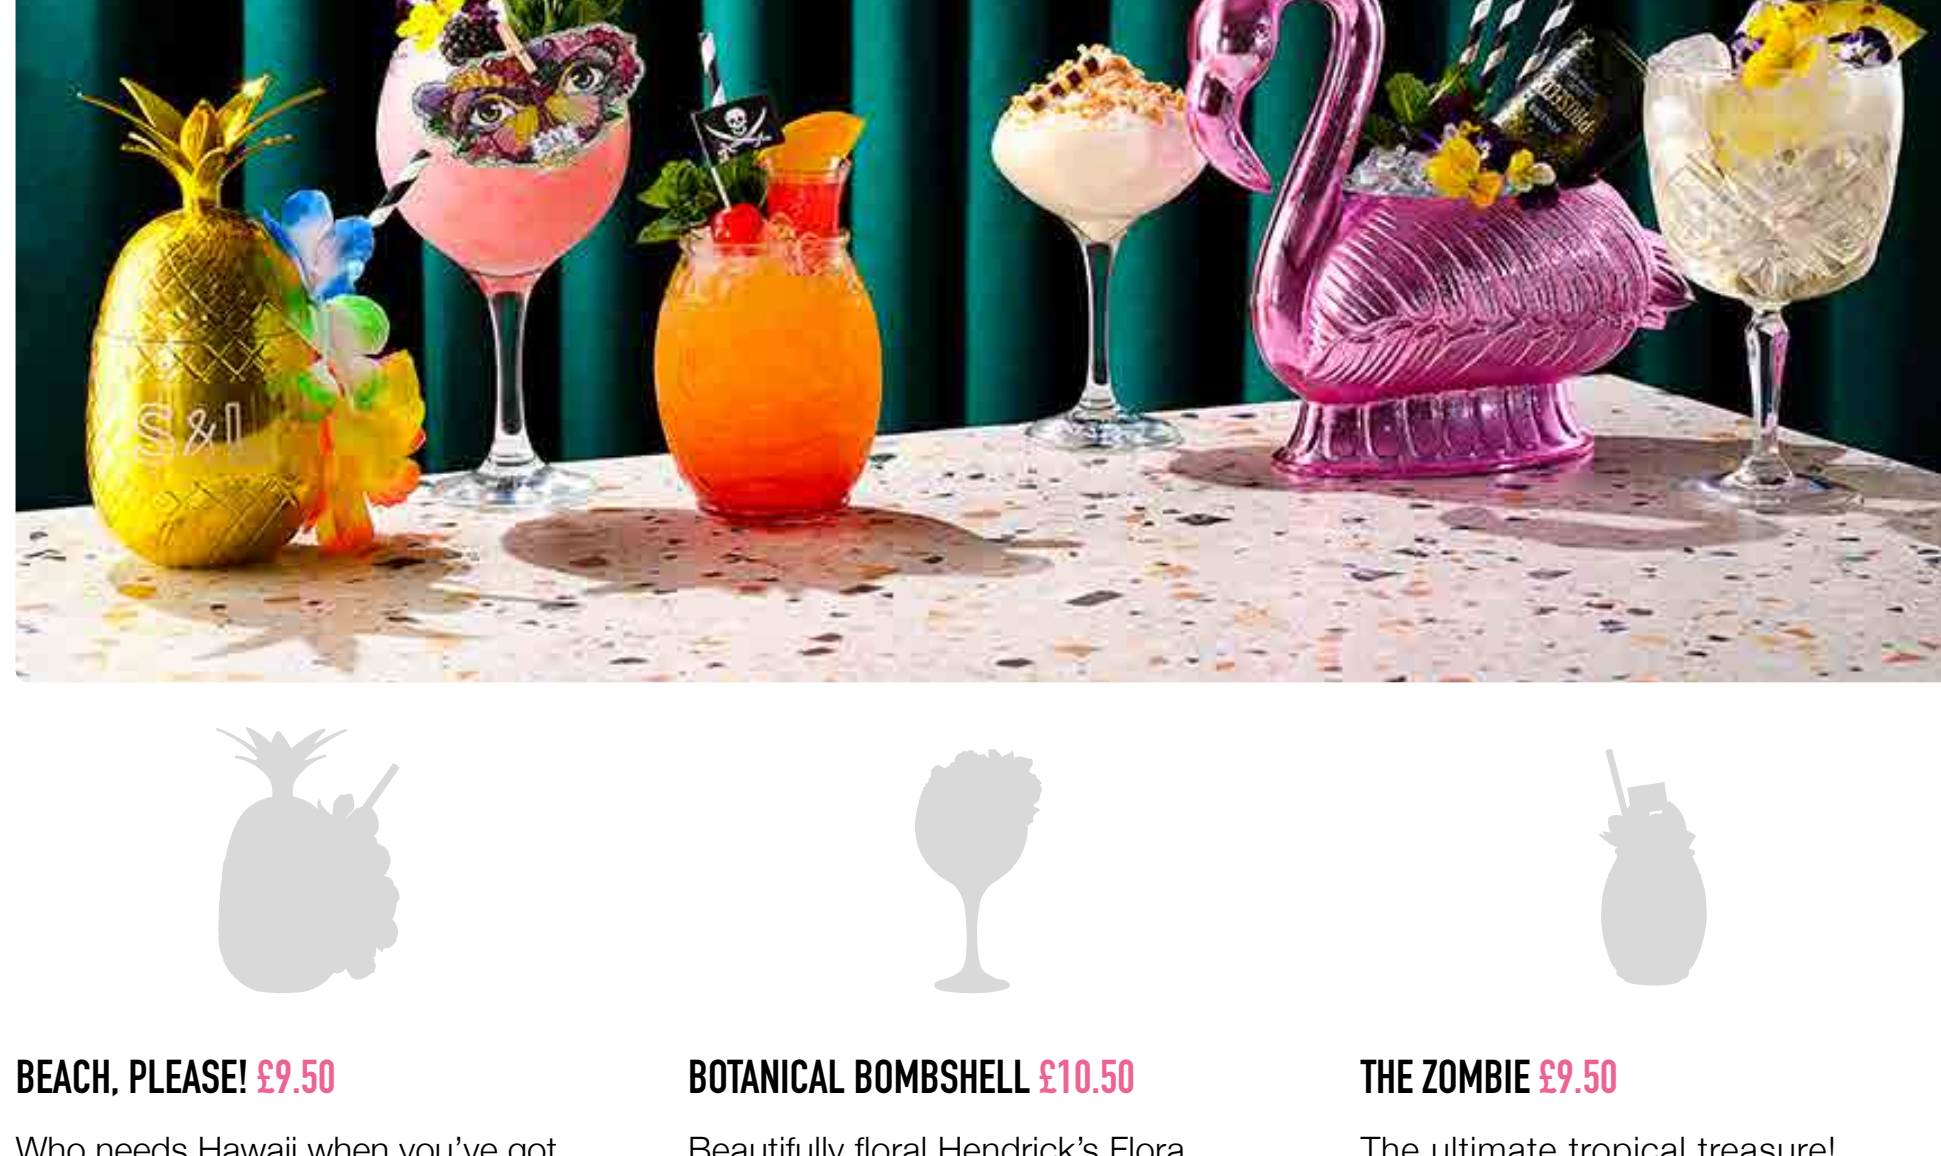

BOUJEE COCKTAILS

OUR SIGNATURE SERVES

SO UNIQUE, THEY'RE NOT INCLUDED IN OUR 2-FOR-1 OFFER!

ALL DAY EVERY DAY

THE HOME OF 2-4-1 COCKTAILS*

PINK PALOMA £12.50
Gordon's Pink gin, grapefruit soda and lime

*2-4-1 not available on sharing serves

*TBC apply. Ask us for details. Limited edition glass - might be served in a wine glass instead.

&MOCKTAILS

FRUITY PORNSTAR MARTINI £6
Passion fruit purée, pineapple juice, caramel and vanilla syrup, shaken and topped with passion fruit. 219 kcal

BAMBINI BELLINI £5.50
Cranberry juice, passion fruit purée, lime juice and Schweppes lemonade. 39 kcal

Adults need around 2000 kcal per day

APPLE MOJITO £5.50
Mint, lime and apple juice, topped with soda. 124 kcal

S&L SHOTS BOMBS

2 FOR £7 or £3.75 EACH

2 FOR £7.50 or £4.25 EACH

ICNIC VIBES
WKD Blue Raspberry Creamy Liqueur layered over WKD Blue Raspberry liqueur

STRAWBERRY BOMB
Mailou Strawberry rum depth-charged into lemonade

ISLAND VIBES
WKD Pina Colada Creamy Liqueur layered over WKD Tropical liqueur

SOUTHERN BOMB
Southern Comfort liqueur depth-charged into Red Bull Sugarfree

TEQUILA ROSE
Strawberry cream liqueur (15% ABV)

JÄGER BOMB
Jägermeister depth-charged into Red Bull Sugarfree

SAMBUCA
Choose from classic (38% ABV), raspberry (40% ABV) or banana (30% ABV)

PORNSTAR BOMB
Smirnoff Vanilla vodka, passion fruit liqueur and passion fruit purée depth-charged into Prosecco

BABY GUINNESS
Kahlúa and Baileys liqueur

SKITTLE BOMB
Cointreau depth-charged into Red Bull Sugarfree

JÄGERMEISTER
Choose from Ice-Cold (35% ABV) or Cold Brew Coffee (33% ABV)

BERRY BOMB
Smirnoff Raspberry Crush vodka depth-charged into Red Bull Tropical Sugarfree

CAZCABEL TEQUILA
Choose from coffee (34% ABV), honey (34% ABV) or coconut (34% ABV)

FIRE BOMB
Fireball Cinnamon depth-charged into Red Bull Sugarfree

PB&JELLY
Sheep Dog Peanut Butter whiskey and Chambord

WINE

&WHITE

&SPARKLING

125ml Bottle

LANSON LE BLACK CRÉATION £45.00
12.5% ABV - France - Youthful, lively and beautifully refreshing

LANSON BRUT ROSÉ £55.00
12.5% ABV - France - Soft pink colour with hints of succulent summer berries

VEUVE CLICQUOT YELLOW LABEL BRUT £65.00
12% ABV - France - Iconic and rich

LAURENT-PERRIER CUVÉE ROSÉ BRUT £80.00
12% ABV - France - Hedonistic and wonderful

VINUVA PROSECCO £5.95
10.5% ABV - Italy - Crisp and refreshing fizz with just a touch of sweetness

VINUVA PROSECCO ROSÉ £6.50
11% ABV - Italy - Lush pink Prosecco, full of summer fruit flavour

&RED

175ml 250ml Bottle

MERLOT, LA CAMPAGNE £5.30 £7.15 £19.50
13.5% ABV - Pays d'Oc, France - Soft red plums and blackcurrants with a spicy finish

SHIRAZ, BERRI ESTATES £5.00 £6.80 £18.50
11% ABV - South Eastern Australia - Juicy dark berry flavours with soft tannins

TEMPRANILLO, CORRIDA £4.85 £6.60 £18.00
13% ABV - Castilla, Spain - Fresh and fruity, with a medium body

MALBEC, CALLIA £23.00
14% ABV - San Juan, Argentina - Rich, powerful and full of black and red fruits

PINOT NOIR, RARE VINEYARDS £20.50
13% ABV - France - Fresh and juicy, with gentle spice