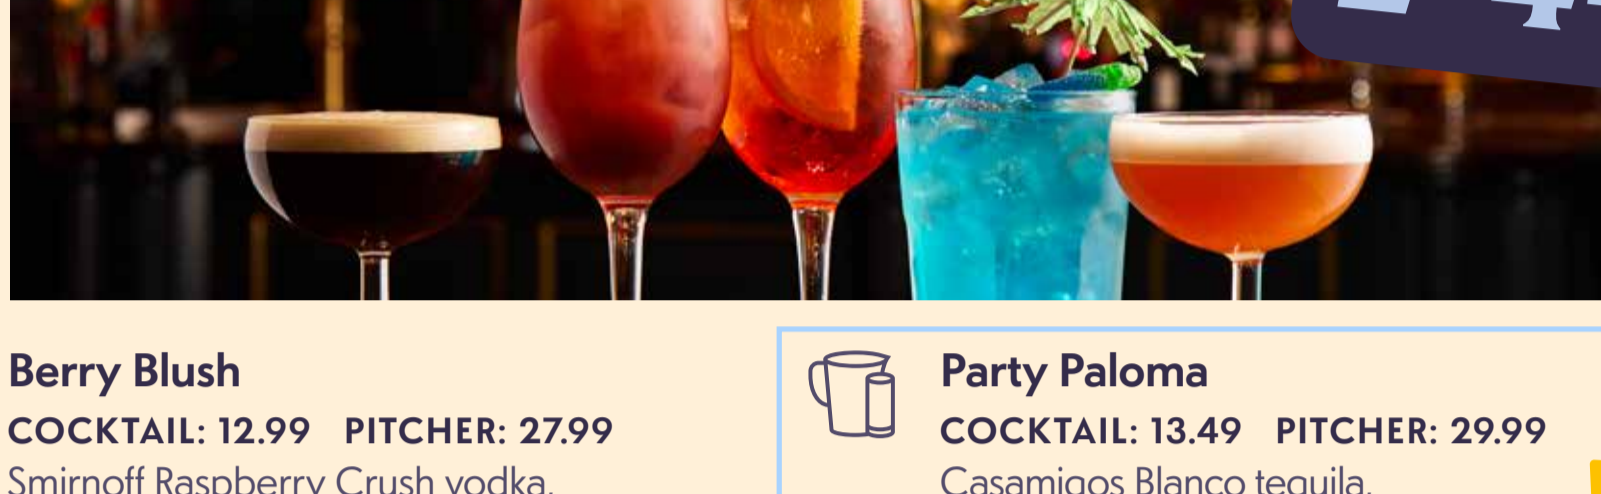

TEQUILA

Jose Cuervo Silver 35.0% ABV
Jose Cuervo Gold 35.0% ABV
Casamigos Blanco 40.0% ABV

VODKA

Ciroc 40.0% ABV
Chase Premium 40.0% ABV
Ketel One 40.0% ABV
Smirnoff Red Label 37.5% ABV

Berry Vodka Red Bull 7.99 **OUR FAVE**
Double Ciroc Red Berry vodka, Red Bull Sugarfree and a fresh lime wedge.

SMIRNOFF FLAVOURS

Raspberry Crush 35.0% ABV
Mango & Passionfruit Twist 35.0% ABV
Miami Peach 35.0% ABV

CHASE FLAVOURS

British Rhubarb 40.0% ABV
Marmalade Orange 40.0% ABV

WHISKEY

Jack Daniel's Old No.7 Tennessee 40.0% ABV
Jack Daniel's Tennessee Apple 35.0% ABV
Jack Daniel's Tennessee Honey 35.0% ABV
Southern Comfort 35.0% ABV

2-4-1 COCKTAILS

Double the trouble with two of the same drink – yep, that includes cocktails, pitchers and perfect pairings.

COCKTAILS

Pornstar Martini 13.49
Smirnoff Vanilla vodka, passion fruit and Prosecco on the side.

Espresso Martini 13.99
Smirnoff Red vodka, coffee liqueur and sweet coffee.

Strawberry Daiquiri 13.49
Captain Morgan White rum, strawberry liqueur, strawberry purée and lime.

Aperol Spritz 13.49
Aperol, Prosecco and soda.

Strawberry Sunset 12.49 **OUR FAVE**
Malibu strawberry, strawberry purée, lime and Schweppes lemonade.

Pink It Over 7.99 **0% ALCOHOL FREE**
Gordon's Pink 0.0%, cranberry and Schweppes lemonade. 31 kcal

Free 'N' Fruity 8.49 **0% ALCOHOL FREE**
Captain Morgan Spiced Gold 0.0%, strawberry purée, lime and lemonade. 54 kcal

Berry Blush
COCKTAIL: 12.99 PITCHER: 27.99
Smirnoff Raspberry Crush vodka, cranberry and Schweppes lemonade.

Party Paloma
COCKTAIL: 13.49 PITCHER: 29.99 **OUR FAVE**
Casamigos Blanco tequila, raspberry liqueur, blue Curaçao, lime and Schweppes Grapefruit soda.

Woo Woo
COCKTAIL: 12.99 PITCHER: 26.99
Smirnoff Red vodka, Archers peach schnapps and cranberry.

PERFECT PAIRINGS

Double measures in each serve.

Tanqueray Ten & Tonic 14.49
Tanqueray No. Ten gin, Schweppes Classic tonic and a fresh lime wedge

Hendrick's & Tonic 13.99
Hendrick's gin, Schweppes Classic tonic and a fresh cucumber slice.

Miami Peach 13.49 **OUR FAVE**
Smirnoff Miami Peach vodka, Schweppes lemonade and a fresh lemon slice.

Chase Grapefruit & Tonic 13.99
Chase Grapefruit gin, Schweppes Classic tonic and a fresh grapefruit slice.

Jameson, Ginger & Lime 13.49
Jameson Irish whiskey, Schweppes ginger ale and a fresh lime wedge.

Rum & Ginger 12.99
Sailor Jerry Spiced rum, Schweppes ginger beer and a fresh lime wedge.

Spiced Cuba Libre 11.99
Captain Morgan Black Spiced rum, Coke Zero and a fresh lime wedge.

On The Rise 13.49
Southern Comfort, Red Bull Tropical and a fresh orange slice.

Three Barrels & Ginger 11.99
Three Barrels brandy, Schweppes ginger beer and a fresh lime wedge.

Adults need around 2000 kcal a day, so make them worth it.

SHOTS & BOMBS

LAYERED SHOTS

Mini Beer
Licor 43 layered with Baileys in a mini beer tankard.

Baby Guinness
Coffee liqueur layered with Baileys.

Rosy Cheeks
Tequila Rose layered with Baileys.

Peanut Butter Jelly
Sheep Dog Peanut Butter whiskey layered with Chambord raspberry liqueur.

Tiny Colada **OUR FAVE**
Tropical liqueur layered with Piña Colada cream.

Blue Lagoon
Blue raspberry liqueur layered with blue raspberry cream.

Cherry Kola
Kola liqueur layered with cherry cream.

THE ORIGINALS

Tequila Rose 15.0% ABV

Jose Cuervo Tequila

Silver 35.0%

Gold 35.0%

Cazcabel Tequila

Coffee 34.0% ABV

Honey 34.0% ABV

Jägermeister

Ice Cold 35.0% ABV

Cold Brew Coffee 33.0% ABV

La Mosca Tequila

Original 38.0% ABV

Raspberry 30.0% ABV

Liquorice 30.0% ABV

ALL £3 EACH

HAPPY SOURZ
5 SOURZ £7
Cherry 15.0% ABV
Apple 15.0% ABV
Passion Fruit 15.0% ABV