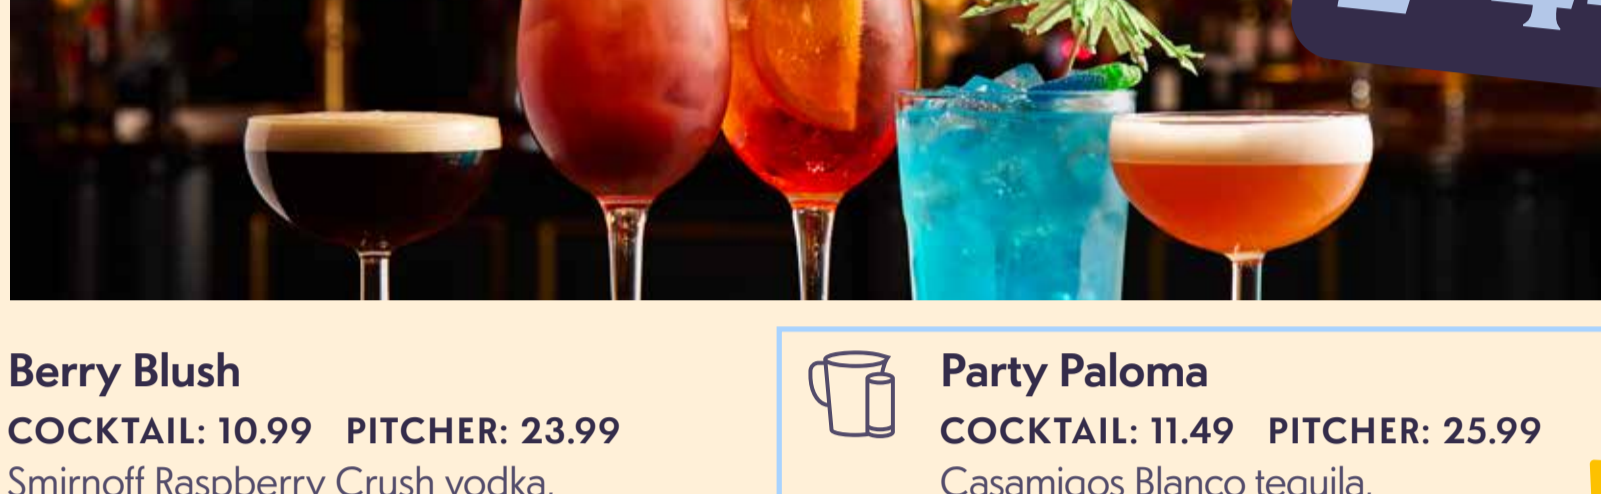

TEQUILA

Jose Cuervo Silver 35.0% ABV
Jose Cuervo Gold 35.0% ABV
Casamigos Blanco 40.0% ABV

VODKA

Ciroc 40.0% ABV
Chase Premium 40.0% ABV
Ketel One 40.0% ABV
Smirnoff Red Label 37.5% ABV

Berry Vodka Red Bull 6.99
Double Ciroc Red Berry vodka, Red Bull
Sugarfree and a fresh lime wedge. **OUR FAVE**

SMIRNOFF FLAVOURS

Raspberry Crush 35.0% ABV
Mango & Passionfruit Twist 35.0% ABV
Miami Peach 35.0% ABV

CHASE FLAVOURS

British Rhubarb 40.0% ABV
Marmalade Orange 40.0% ABV

WHISKEY

Jack Daniel's Old No.7 Tennessee 40.0% ABV
Jack Daniel's Tennessee Apple 35.0% ABV
Jack Daniel's Tennessee Honey 35.0% ABV
Southern Comfort 35.0% ABV

2-4-1 COCKTAILS

Double the trouble with two of the same drink –
yep, that includes cocktails, pitchers and perfect pairings.

COCKTAILS

Pornstar Martini 11.49
Smirnoff Vanilla vodka, passion fruit and
Prosecco on the side.

Espresso Martini 11.99
Smirnoff Red vodka, coffee liqueur and
sweet coffee.

Strawberry Daiquiri 11.49
Captain Morgan White rum,
strawberry liqueur, strawberry purée
and lime.

Aperol Spritz 11.49
Aperol, Prosecco and soda.

Strawberry Sunset 10.49
Casamigos Blanco tequila, strawberry purée,
lime and Schweppes lemonade. **OUR FAVE**

Pink It Over 6.99
Gordon's Pink 0.0%, cranberry
and Schweppes lemonade. 31 kcal **0% ALCOHOL FREE**

Free 'N' Fruity 7.49
Captain Morgan Spiced Gold 0.0%, strawberry
purée, lime and lemonade. 54 kcal **0% ALCOHOL FREE**

Berry Blush
COCKTAIL: 10.99 PITCHER: 23.99
Smirnoff Raspberry Crush vodka,
cranberry and Schweppes lemonade.

Long Island Iced Tea
COCKTAIL: 11.49 PITCHER: 22.99
Captain Morgan White rum, Smirnoff
Red vodka, Gordon's gin, Jose Cuervo
Silver tequila, orange liqueur, lemon,
lime and Coke Zero.

Party Paloma
COCKTAIL: 11.49 PITCHER: 25.99
Casamigos Blanco tequila,
raspberry liqueur, blue Curaçao,
lime and Schweppes Grapefruit soda. **OUR FAVE**

Woo Woo
COCKTAIL: 10.99 PITCHER: 22.99
Smirnoff Red vodka, Archers peach
schnapps and cranberry.

PERFECT PAIRINGS

Double measures in each serve.

Tanqueray Ten & Tonic 12.49
Tanqueray No. Ten gin, Schweppes Classic
tonic and a fresh lime wedge

Hendrick's & Tonic 11.99
Hendrick's gin, Schweppes Classic tonic and
a fresh cucumber slice.

Miami Peach 11.49
Smirnoff Miami Peach vodka,
Schweppes lemonade and a fresh
lemon slice. **OUR FAVE**

Chase Grapefruit & Tonic 11.99
Chase Grapefruit gin, Schweppes Classic
tonic and a fresh grapefruit slice.

Jameson, Ginger & Lime 11.49
Jameson Irish whiskey, Schweppes ginger ale
and a fresh lime wedge.

Rum & Ginger 10.99
Sailor Jerry Spiced rum, Schweppes ginger
beer and a fresh lime wedge.

Spiced Cuba Libre 9.99
Captain Morgan Black Spiced
rum, Coke Zero and a fresh lime wedge.

On The Rise 11.49
Southern Comfort, Red Bull Tropical and a
fresh orange slice.

Three Barrels & Ginger 10.99
Three Barrels brandy, Schweppes
ginger beer and a fresh lime wedge.

SHOTS & BOMBS

LAYERED SHOTS

Mini Beer
Licor 43 layered with Baileys in
a mini beer tankard.

Baby Guinness
Coffee liqueur layered with Baileys.

Rosy Cheeks
Tequila Rose layered with Baileys.

Peanut Butter Jelly
Sheep Dog Peanut Butter whiskey
layered with Chambord raspberry
liqueur.

Tiny Colada
Tropical liqueur layered with
Piña Colada cream. **OUR FAVE**

Blue Lagoon
Blue raspberry liqueur layered
with blue raspberry cream. **WKD**

Cherry Kola
Kola liqueur layered with
cherry cream. **vibe**

THE ORIGINALS

Tequila Rose 15.0% ABV

Jose Cuervo Tequila

Silver 35.0%

Gold 35.0%

Cazcabel Tequila

Coffee 34.0% ABV

Honey 34.0% ABV

Jägermeister

Ice Cold 35.0% ABV

Cold Brew Coffee 33.0% ABV

La Mosca Blanca

Original 38.0% ABV

Raspberry 30.0% ABV

Liquorice 30.0% ABV

ALL

£2.50

EACH

HAPPY SOURZ

5 SOURZ £7

Cherry 15.0% ABV

Apple 15.0% ABV

Passion Fruit 15.0% ABV

BOMBS

Fire Bomb
Fireball Cinnamon
and Red Bull Sugarfree.

Jäger Bomb
Jägermeister
and Red Bull Sugarfree.

ANY 2

BOMBS

£6

BOTTLES UP

BEER

Sol 330ml 4.2% ABV

Corona 330ml 4.5% ABV

Peroni 330ml 5.0% ABV

Desperados 330ml 5.9% ABV

Heineken 330ml 5.0% ABV

Birra Moretti 330ml 4.6% ABV

Bulmers Original 500ml 4.5% ABV

Newcastle Brown Ale 550ml 4.7% ABV

CIDER

Old Mout 500ml

Pineapple & Raspberry 4.0% ABV

Berries & Cherries 4.0% ABV

WKD 275ml

Berry Blast 3.4% ABV

Purple Grape 3.4% ABV

Original Blue 3.4% ABV

Orange & Passionfruit 3.4% ABV

Iron Brew 3.4% ABV