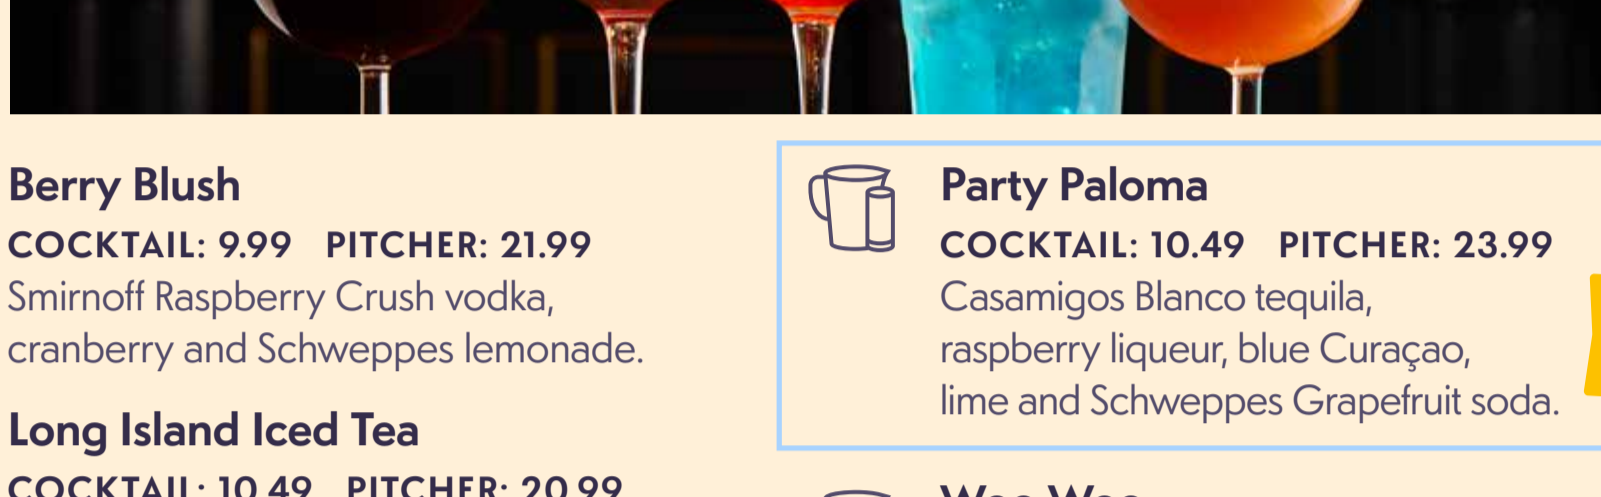

TEQUILA

Jose Cuervo Silver 35.0% ABV
Jose Cuervo Gold 35.0% ABV
Casamigos Blanco 40.0% ABV

VODKA

Ciroc 40.0% ABV
Chase Premium 40.0% ABV
Ketel One 40.0% ABV
Smirnoff Red Label 37.5% ABV

Berry Vodka Red Bull 6.49
Double Ciroc Red Berry vodka, Red Bull Sugarfree and a fresh lime wedge. **OUR FAVE**

SMIRNOFF FLAVOURS

Raspberry Crush 35.0% ABV
Mango & Passionfruit Twist 35.0% ABV
Miami Peach 35.0% ABV

CHASE FLAVOURS

British Rhubarb 40.0% ABV
Marmalade Orange 40.0% ABV

WHISKEY

Jack Daniel's Old No.7 Tennessee 40.0% ABV
Jack Daniel's Tennessee Apple 35.0% ABV
Jack Daniel's Tennessee Honey 35.0% ABV
Southern Comfort 35.0% ABV

2-4-1 COCKTAILS

Double the trouble with two of the same drink – yep, that includes cocktails, pitchers and perfect pairings.

COCKTAILS

- **Pornstar Martini 10.49**
  Smirnoff Vanilla vodka, passion fruit and Prosecco on the side.
- **Espresso Martini 10.99**
  Smirnoff Red vodka, coffee liqueur and sweet coffee.
- **Strawberry Daiquiri 10.49**
  Captain Morgan White rum, strawberry liqueur, strawberry purée and lime.

Aperol Spritz 10.49
Aperol, Prosecco and soda.

Strawberry Sunset 9.49
Casamigos Blanco tequila, strawberry purée, lime and Schweppes lemonade. **OUR FAVE**

Pink It Over 6.49
Gordon's Pink 0.0%, cranberry and Schweppes lemonade. 31 kcal

Free 'N' Fruity 6.99
Captain Morgan Spiced Gold 0.0%, strawberry purée, lime and lemonade. 54 kcal

Berry Blush
COCKTAIL: 9.99 PITCHER: 21.99
Smirnoff Raspberry Crush vodka, cranberry and Schweppes lemonade.

Long Island Iced Tea
COCKTAIL: 10.49 PITCHER: 20.99
Captain Morgan White rum, Smirnoff Red vodka, Gordon's gin, Jose Cuervo Silver tequila, orange liqueur, lemon, lime and Coke Zero.

Party Paloma
COCKTAIL: 10.49 PITCHER: 23.99
Casamigos Blanco tequila, raspberry liqueur, blue Curaçao, lime and Schweppes Grapefruit soda. **OUR FAVE**

Woo Woo
COCKTAIL: 9.99 PITCHER: 20.99
Smirnoff Red vodka, Archers peach schnapps and cranberry.

PERFECT PAIRINGS

Double measures in each serve.

- **Tanqueray Ten & Tonic 11.49**
  Tanqueray No. Ten gin, Schweppes Classic tonic and a fresh lime wedge
- **Hendrick's & Tonic 10.99**
  Hendrick's gin, Schweppes Classic tonic and a fresh cucumber slice.
- **Miami Peach 10.49**
  Smirnoff Miami Peach vodka, Schweppes lemonade and a fresh lemon slice. **OUR FAVE**
- **Chase Grapefruit & Tonic 10.99**
  Chase Grapefruit gin, Schweppes Classic tonic and a fresh grapefruit slice.

Jameson, Ginger & Lime 10.49
Jameson Irish whiskey, Schweppes ginger ale and a fresh lime wedge.

Rum & Ginger 9.99
Sailor Jerry Spiced rum, Schweppes ginger beer and a fresh lime wedge.

Spiced Cuba Libre 8.99
Captain Morgan Black Spiced rum, Coke Zero and a fresh lime wedge.

On The Rise 10.49
Southern Comfort, Red Bull Tropical and a fresh orange slice.

Three Barrels & Ginger 9.99
Three Barrels brandy, Schweppes ginger beer and a fresh lime wedge.

Adults need around 2000 kcal a day, so make them worth it.

SHOTS & BOMBS

LAYERED SHOTS

Mini Beer
Licor 43 layered with Baileys in a mini beer tankard.

Baby Guinness
Coffee liqueur layered with Baileys.

Rosy Cheeks
Tequila Rose layered with Baileys.

Peanut Butter Jelly
Sheep Dog Peanut Butter whiskey layered with Chambord raspberry liqueur.

Tiny Colada
Tropical liqueur layered with Piña Colada cream. **OUR FAVE**

Blue Lagoon
Blue raspberry liqueur layered with blue raspberry cream. **WKD**

Cherry Kola
Kola liqueur layered with cherry cream. **WKD**

BOMBS

Fire Bomb
Fireball Cinnamon and Red Bull Sugarfree.

Jäger Bomb
Jägermeister and Red Bull Sugarfree.

Pornstar Bomb
Smirnoff Mango & Passionfruit Twist and Red Bull Tropical.

ALL £2.50 EACH

HAPPY SOURZ
5 SOURZ £7
Cherry 15.0% ABV
Apple 15.0% ABV
Passion Fruit 15.0% ABV

BOTTLES UP

BEER

Sol 330ml 4.2% ABV
Corona 330ml 4.5% ABV
Peroni 330ml 5.0% ABV
Desperados 330ml 5.9% ABV
Heineken 330ml 5.0% ABV
Birra Moretti 330ml 4.6% ABV
Bulmers Original 500ml 4.5% ABV
Newcastle Brown Ale 550ml 4.7% ABV

CIDER

Old Mout 500ml
Pineapple & Raspberry 4.0% ABV
Berries & Cherries 4.0% ABV

WKD

Berry Blast 3.4% ABV
Purple Grape 3.4% ABV
Original Blue 3.4% ABV
Orange & Passionfruit 3.4% ABV
Iron Brew 3.4% ABV